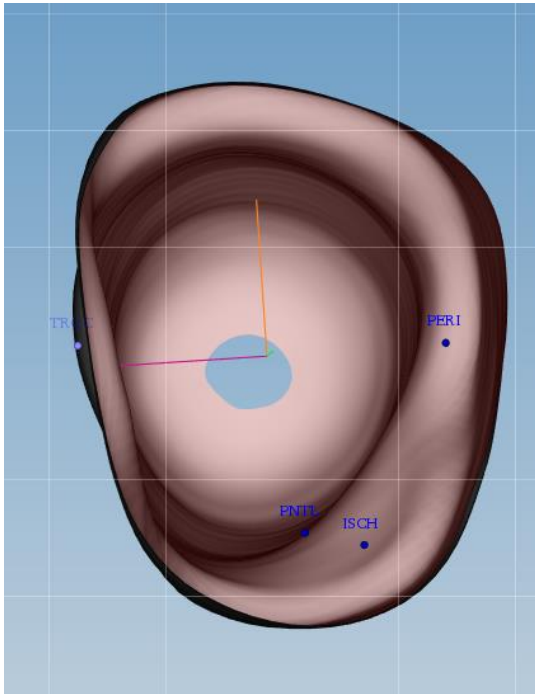

BRIM STYLES FOR AK BY MEASUREMENT

Titan O&P Fabrications
600 Lemens Ave, Ste 700
Hutto TX 78634

Orders@titanopfab.com
Phone/Fax: 844 OP TITAN
(678-4826)

Narrow Ischial Containmentment

Superior View

Anterior/Posterior Views

Medial/Lateral Views

Soft Ischial Containmentment

Superior View

Anterior/Posterior Views

Medial/Lateral Views

Quad Brim

Superior View

Anterior/Posterior Views

Posterior Shelf

Medial/Lateral Views