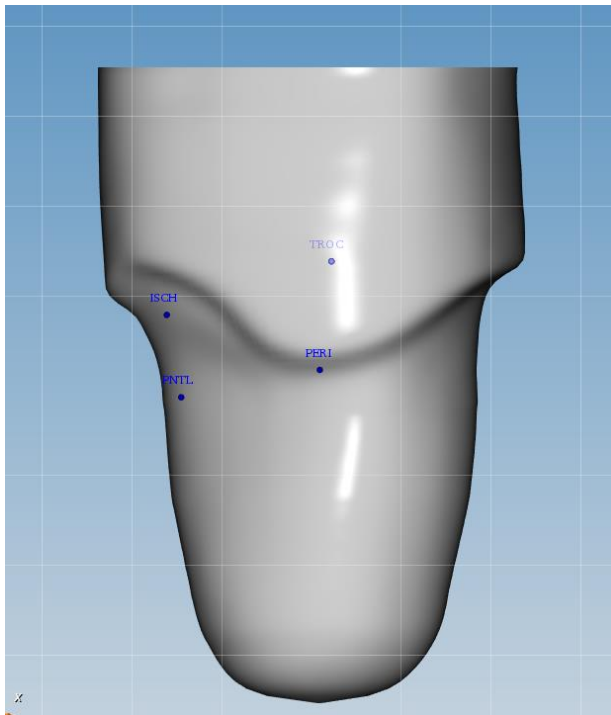

BRIM STYLES FOR AK BY MEASUREMENT

Titan O&P Fabrications
600 Lemens Ave, Ste 700
Hutto TX 78634

Orders@titanopfab.com
Phone/Fax: 844 OP TITAN
(678-4826)

Narrow Ischial Containmentment

Superior View

Anterior/Posterior Views

Medial/Lateral Views

Soft Ischial Containmentment

Superior View

Anterior/Posterior Views

Medial/Lateral Views

Quad Brim

Superior View

Anterior/Posterior Views

Posterior Shelf

Medial/Lateral Views