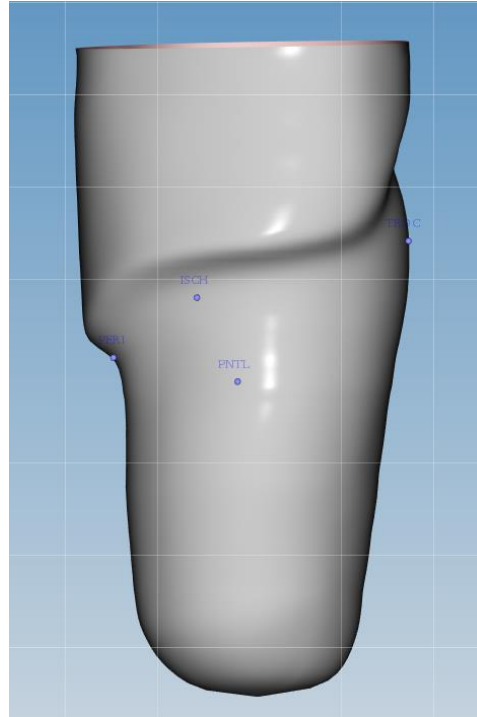

BRIM STYLES FOR AK BY MEASUREMENT

Titan O&P Fabrications
600 Lemens Ave, Ste 700
Hutto TX 78634

Orders@titanopfab.com
Phone/Fax: 844 OP TITAN
(678-4826)

Narrow Ischial Containmentment

Superior View

Anterior/Posterior Views

Medial/Lateral Views

Soft Ischial Containmentment

Superior View

Anterior/Posterior Views

Medial/Lateral Views

Quad Brim

Superior View

Anterior/Posterior Views

Posterior Shelf

Medial/Lateral Views