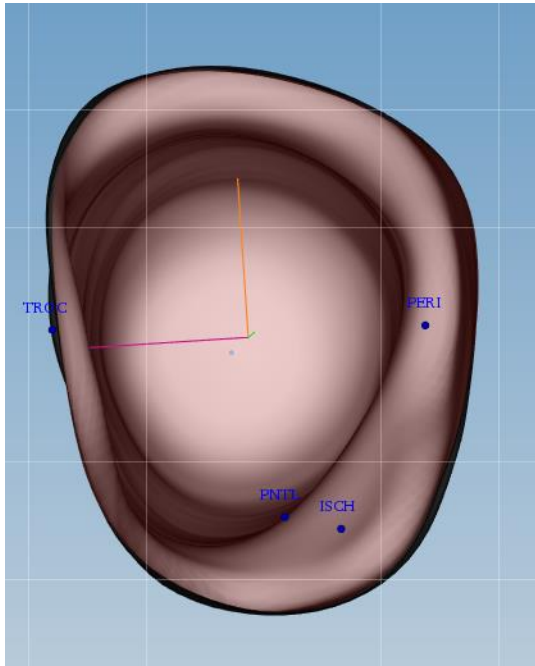

BRIM STYLES FOR AK BY MEASUREMENT

Titan O&P Fabrications
600 Lemens Ave, Ste 700
Hutto TX 78634

Orders@titanopfab.com
Phone/Fax: 844 OP TITAN
(678-4826)

Narrow Ischial Containmentment

Superior View

Anterior/Posterior Views

Medial/Lateral Views

Soft Ischial Containmentment

Superior View

Anterior/Posterior Views

Medial/Lateral Views

Quad Brim

Superior View

Anterior/Posterior Views

Posterior Shelf

Medial/Lateral Views