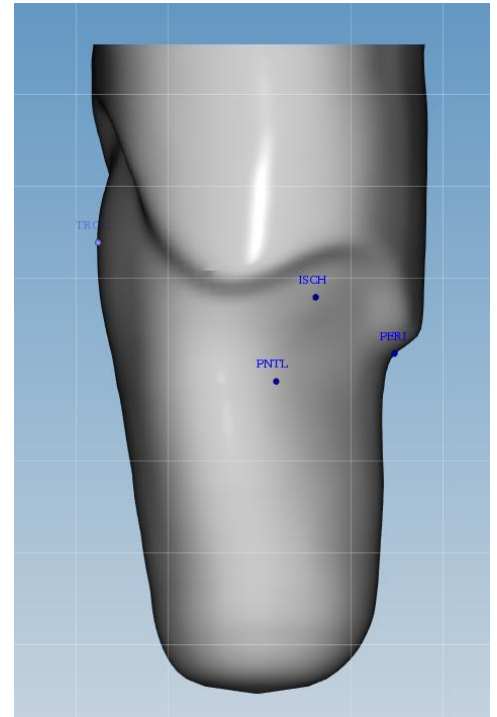

BRIM STYLES FOR AK BY MEASUREMENT

Titan O&P Fabrications
600 Lemens Ave, Ste 700
Hutto TX 78634

Orders@titanopfab.com
Phone/Fax: 844 OP TITAN
(678-4826)

Narrow Ischial Containmentment

Superior View

Anterior/Posterior Views

Medial/Lateral Views

Soft Ischial Containmentment

Superior View

Anterior/Posterior Views

Medial/Lateral Views

Quad Brim

Superior View

Anterior/Posterior Views

Posterior Shelf

Medial/Lateral Views