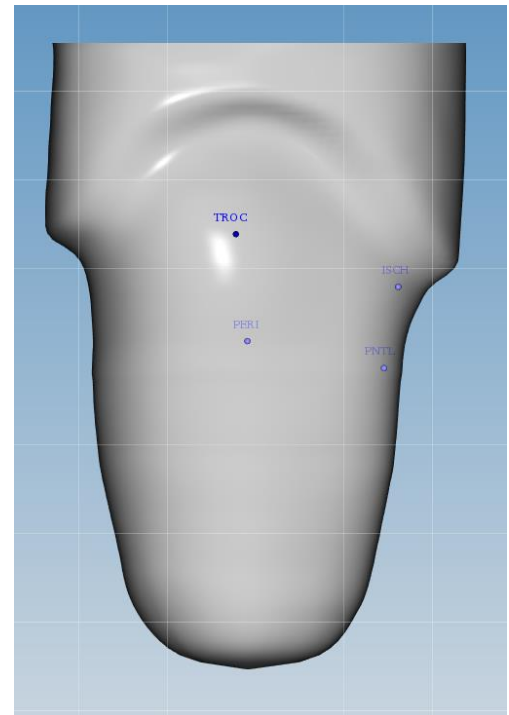

BRIM STYLES FOR AK BY MEASUREMENT

Titan O&P Fabrications
600 Lemens Ave, Ste 700
Hutto TX 78634

Orders@titanopfab.com
Phone/Fax: 844 OP TITAN
(678-4826)

Narrow Ischial Containmentment

Superior View

Anterior/Posterior Views

Medial/Lateral Views

Soft Ischial Containmentment

Superior View

Anterior/Posterior Views

Medial/Lateral Views

Quad Brim

Superior View

Anterior/Posterior Views

Posterior Shelf

Medial/Lateral Views